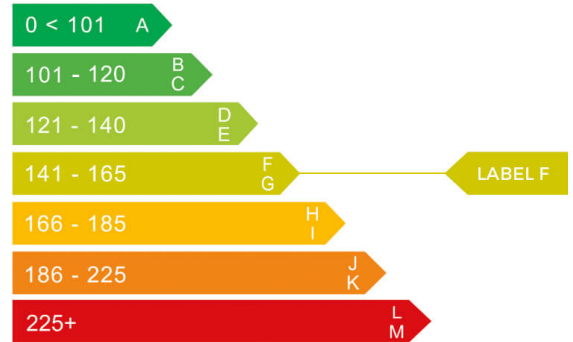

HYUNDAI

report date: 2024-10-13

General information

Make	HYUNDAI
Model	KONA N LINE T-GDI AUTO
Colour	White
Year of manufacture	2023
Top speed	112 mph
Gearbox	7 speed automatic

Engine & fuel consumption

Power	118 BHP
Max. torque	172 Nm at 4.000 rpm
Engine capacity	998 cc
Cylinders	3
Fuel type	Petrol
Consumption combined	44.8 mpg
CO2 emission	142 g/km
CO2 label	F