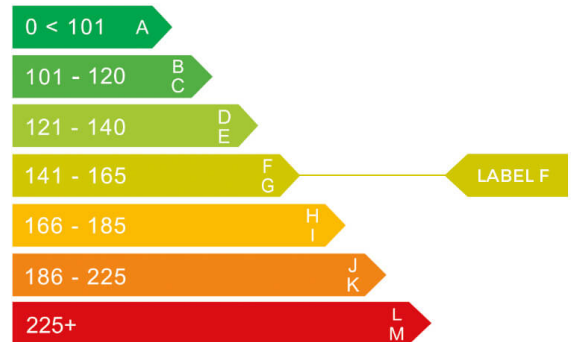

report date: 2024-09-08

General information

Make	NISSAN
Model	QASHQAI TEKNA + DIG-T MHEV CVT
Colour	Blue
Year of manufacture	2021
Top speed	124 mph
Gearbox	7 speed CVT

Engine & fuel consumption

Power	156 BHP
Max. torque	270 Nm at 4.000 rpm
Engine capacity	1.332 cc
Cylinders	4
Fuel type	Hybrid / Electric
Consumption city	38.7 mpg
Consumption extra urban	57.6 mpg
Consumption combined	43.5 mpg
CO2 emission	144 g/km
CO2 label	F