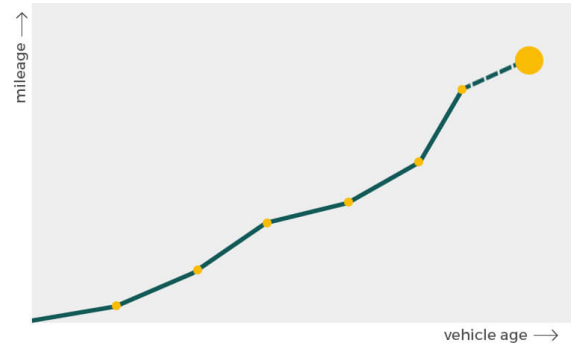

More info >

Mileage check

Odometer	In miles
Mileage registrations	12
First mileage registration	2013-11-12
Last registration	2024-06-27
Complete history	See info

Registration #1	2013-11-12	6 mi
Registration #2	2017-03-28	50.668 mi
Registration #3	2018-03-29	62.911 mi
Registration #4	2019-06-13	66.044 mi
Registration #5	2020-11-25	73.391 mi
Registration #6	2021-12-17	82.101 mi
Registration #7		
Registration #8		
Registration #9		
Registration #10		
Registration #11		
Registration #12		