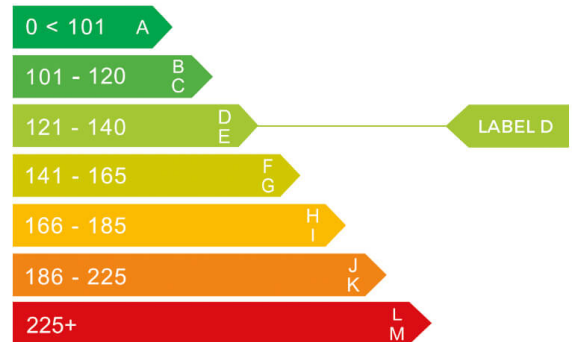

report date: 2024-09-18

General information

Make	MINI
Model	CLUBVAN ONE
Colour	Black
Year of manufacture	2013
Top speed	115 mph
Gearbox	6 speed Manual

Engine & fuel consumption

Power	97 BHP
Max. torque	153 Nm at 3.000 rpm
Engine capacity	1.598 cc
Cylinders	4
Fuel type	Petrol
Consumption city	38.7 mpg
Consumption extra urban	62.8 mpg
Consumption combined	51.4 mpg
CO2 emission	129 g/km
CO2 label	D