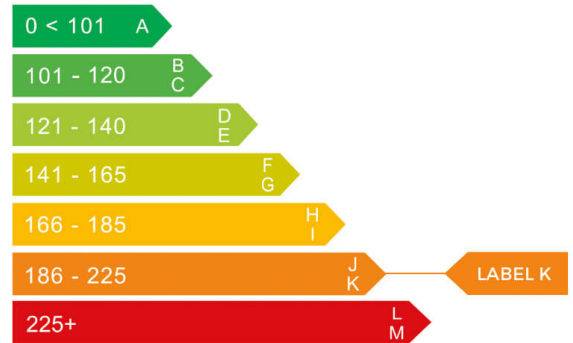

HYUNDAI

report date: 2024-10-06

General information

Make	HYUNDAI
Model	SONATA CDX
Colour	Silver
Year of manufacture	2005
Top speed	126 mph
0 - 60 mph	10.4 seconds
Gearbox	4 speed automatic

Engine & fuel consumption

Power	160 BHP
Max. torque	219 Nm at 4.250 rpm
Engine capacity	2.359 cc
Cylinders	4
Fuel type	Petrol
Consumption city	23.0 mpg
Consumption extra urban	40.4 mpg
Consumption combined	32.1 mpg
CO2 emission	210 g/km
CO2 label	K