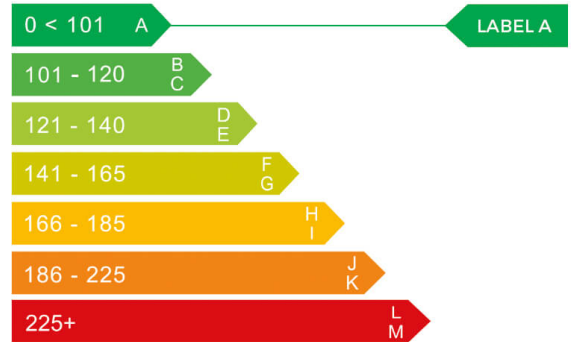

report date: 2024-12-14

General information

Make	BMW
Model	X5 XDRIVE45E XLINE AUTO
Colour	Grey
Year of manufacture	2021
Top speed	146 mph
Gearbox	8 speed automatic

Engine & fuel consumption

Power	389 BHP
Max. torque	600 Nm at 3.170 rpm
Engine capacity	2.998 cc
Cylinders	6
Fuel type	Hybrid / Electric
Consumption combined	188.3 mpg
CO2 emission	27 g/km
CO2 label	A