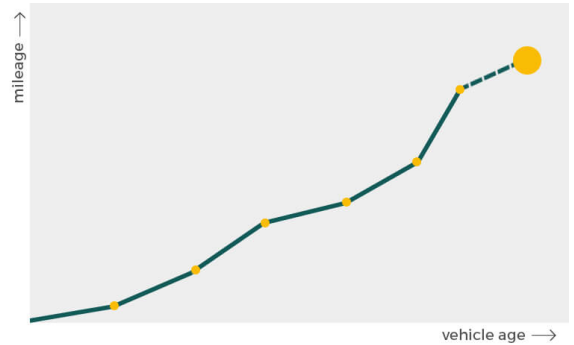

More info >

Mileage check

Odometer	In miles
Mileage registrations	13
First mileage registration	2013-11-16
Last registration	2024-11-25
Complete history	See info

Registration #1	2013-11-16	20 mi
Registration #2	2016-09-06	29.574 mi
Registration #3	2016-09-06	29.574 mi
Registration #4	2017-03-11	29.636 mi
Registration #5	2018-02-17	35.181 mi
Registration #6	2018-03-06	35.357 mi
Registration #7	2019-02-16	40.582 mi
Registration #8	2019-05-01	45.277 mi
Registration #9	2019-05-01	45.277 mi
Registration #10	2019-05-01	45.277 mi
Registration #11	2019-05-01	45.277 mi
Registration #12	2019-05-01	45.277 mi
Registration #13	2019-05-01	45.277 mi