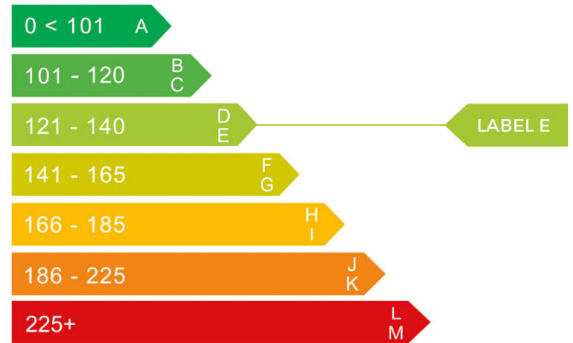

report date: 2025-01-18

General information

Make	MINI
Model	COOPER S CLUBMAN
Colour	Black
Year of manufacture	2013
Top speed	141 mph
0 - 60 mph	7.5 seconds
Gearbox	6 speed Manual

Engine & fuel consumption

Power	184 BHP
Max. torque	240 Nm at 1.600 rpm
Engine capacity	1.598 cc
Cylinders	4
Fuel type	Petrol
Consumption city	39.8 mpg
Consumption extra urban	56.5 mpg
Consumption combined	47.9 mpg
CO2 emission	137 g/km
CO2 label	E