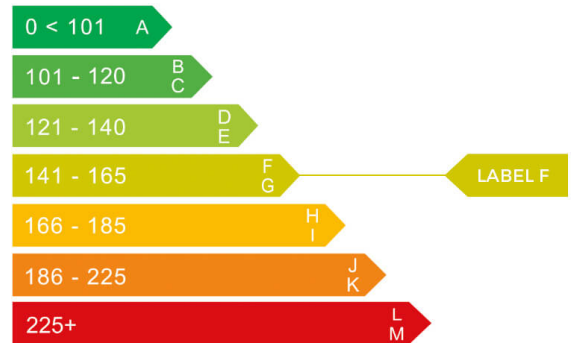

report date: 2024-09-10

General information

Make	NISSAN
Model	QASHQAI TEKNA + DIG-T MHEV CVT DIG-T TEKNA PLUS DCT
Colour	Grey
Year of manufacture	2021
Top speed	124 mph
Gearbox	7 speed CVT

Engine & fuel consumption

Power	156 BHP
Max. torque	270 Nm at 4.000 rpm
Engine capacity	1.332 cc
Cylinders	4
Fuel type	Hybrid / Electric
Consumption combined	43.5 mpg
CO2 emission	144 g/km
CO2 label	F

Internet history

Entry 1

Date	2024-07-18
Pictures	10
Listing price	View report