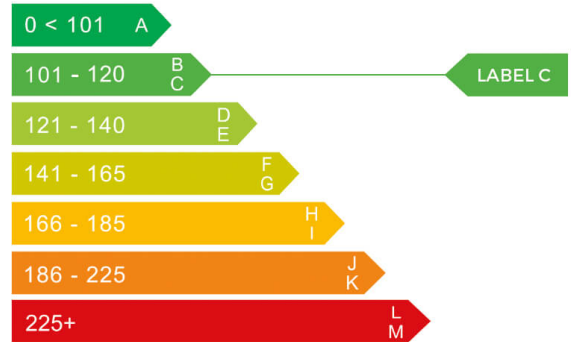

report date: 2024-09-11

General information

Make	NISSAN
Model	JUKE TEKNA HEV CVT
Colour	White
Year of manufacture	2023
Top speed	103 mph
Gearbox	4 speed CVT

Engine & fuel consumption

Power	141 BHP
Max. torque	148 Nm at 3.600 rpm
Engine capacity	1.598 cc
Cylinders	4
Fuel type	Hybrid / Electric
Consumption combined	55.4 mpg
CO2 emission	113 g/km
CO2 label	C