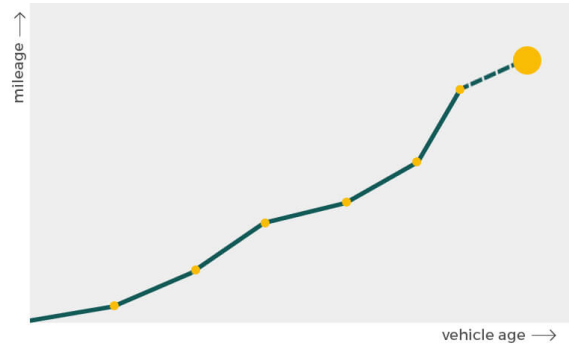

Mileage check

Mileage registrations	1
First mileage registration	2022-04-01

Registration #1	2022-04-01	29 mi

[More info >](#)