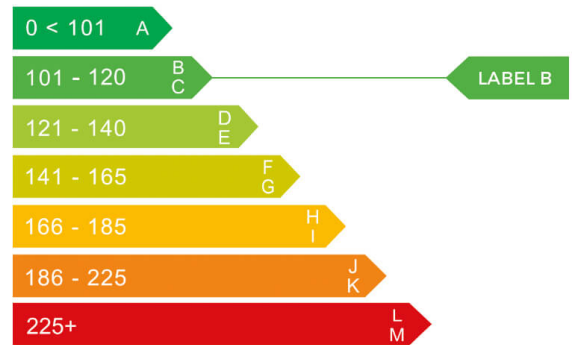

report date: 2024-09-08

General information

Make	FIAT
Model	500 RED MHEV DOLCEVITA PLUS
Colour	Grey
Year of manufacture	2022
Top speed	104 mph
0 - 100 km/h	13.8 seconds
Gearbox	6 speed Manual

Engine & fuel consumption

Power	51.5 kW / 70 HP / 68 BHP
Max. torque	90 Nm at 3.250 rpm
Engine capacity	999 cc
Cylinders	3
Fuel type	Petrol
Consumption combined	56.5 mpg
CO2 emission	106 g/km
CO2 label	B

More info >

Dimensions & weight

Width	1627 mm
Height	1488 mm
Length	3571 mm
Wheel base	2 mm
Kerb weight	964 kg

Additional information

Number of axles	2
Engine number	UNKNOWN