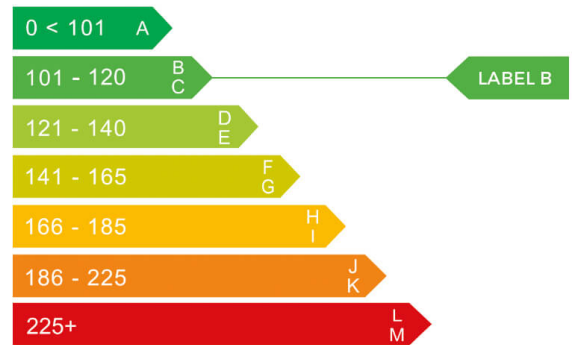

report date: 2024-09-08

General information

Make	FIAT
Model	500 RED MHEV DOLCEVITA PLUS
Colour	White
Year of manufacture	2022
Top speed	104 mph
0 - 100 km/h	13.8 seconds
Gearbox	6 speed Manual

Engine & fuel consumption

Power	51.5 kW / 70 HP / 68 BHP
Max. torque	90 Nm at 3.250 rpm
Engine capacity	999 cc
Cylinders	3
Fuel type	Petrol
Consumption combined	56.5 mpg
CO2 emission	106 g/km
CO2 label	B

Internet history

Entry 1