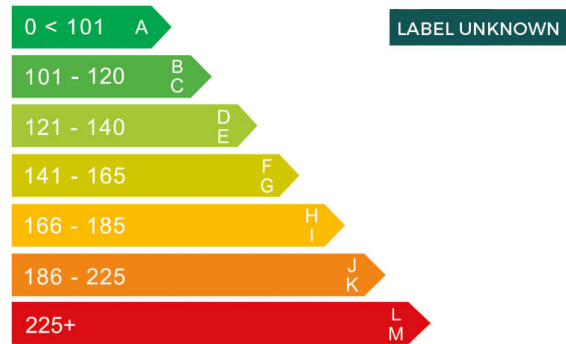

UK **RXI2BKV**

report date: 2024-12-08

General information

Make	INFINITI
Model	M35H AUTO M35H
Colour	-
Year of manufacture	-
Top speed	155 mph
Gearbox	7 speed automatic

Engine & fuel consumption

Power	374 BHP
Max. torque	350 Nm at 5.000 rpm
Cylinders	6
Fuel type	Electric
Consumption city	30.7 mpg
Consumption extra urban	49.6 mpg
Consumption combined	40.4 mpg