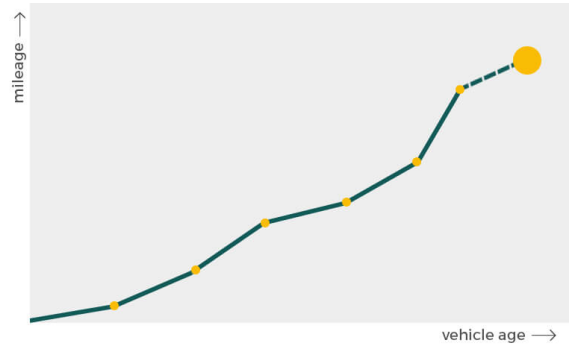

More info >

Mileage check

Mileage registrations	1
First mileage registration	2022-06-01

Registration #1	2022-06-01	20 mi
-----------------	------------	-------

[More info >](#)

Car features

The FIAT factory car options list is only available in the premium report.