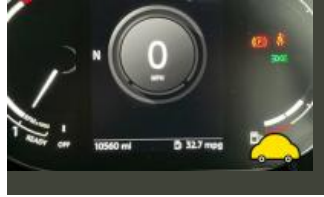

report date: 2024-11-10

General information

Make	MINI
Model	COUNTRYMAN COOPER BOARDWALK ED COOPER SPORT
Colour	Blue
Year of manufacture	2021
Top speed	127 mph
Gearbox	7 speed automatic

Engine & fuel consumption

Power	134 BHP
Max. torque	220 Nm at 4.100 rpm
Engine capacity	1.499 cc
Cylinders	3
Fuel type	Petrol
Consumption combined	44.8 mpg
CO2 emission	148 g/km
CO2 label	F

Internet history

Entry 1

Date	2023-03-29
Pictures	50
Listing price	View report