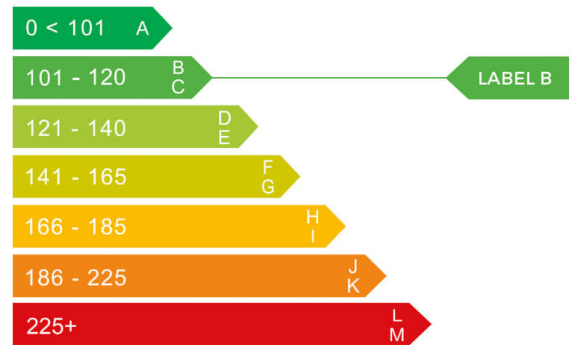

report date: 2024-09-20

General information

Make	FIAT
Model	500 TOP MHEV
Colour	Blue
Year of manufacture	2024
Top speed	104 mph
0 - 100 km/h	13.8 seconds
Gearbox	6 speed Manual

Engine & fuel consumption

Power	51.5 kW / 70 HP / 68 BHP
Max. torque	90 Nm at 3.250 rpm
Engine capacity	999 cc
Cylinders	3
Fuel type	Petrol
Consumption combined	60.1 mpg
CO2 emission	105 g/km
CO2 label	B

Dimensions & weight

Width	1627 mm
Height	1488 mm
Length	3571 mm
Wheel base	2300 mm
Kerb weight	980 kg

Additional information

Fuel tank capacity	35 l
Number of doors	3
Number of axles	2