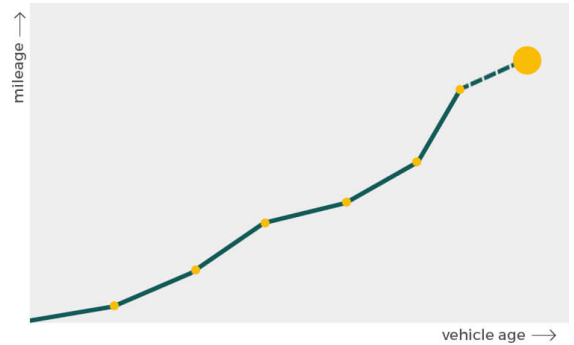

Mileage check

Mileage registrations	2
First mileage registration	2024-03-01
Complete history	See info

Registration #1	2024-03-01	27 mi
Registration #2		

More info >