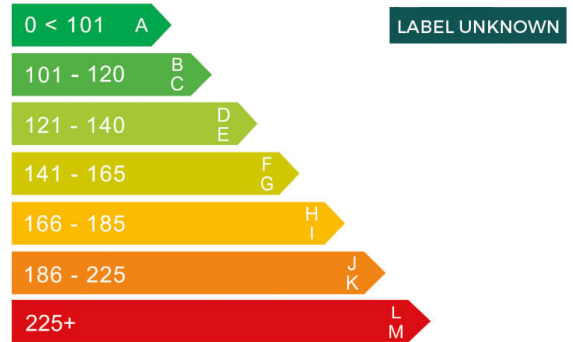

report date: 2024-09-08

General information

Make	FIAT
Model	500 CONNECT MHEV CONNECT
Colour	-
Year of manufacture	-
Top speed	104 mph
Gearbox	6 speed Manual

Engine & fuel consumption

Power	68 BHP
Max. torque	90 Nm at 3.250 rpm
Cylinders	3
Fuel type	Petrol
Consumption combined	56.5 mpg