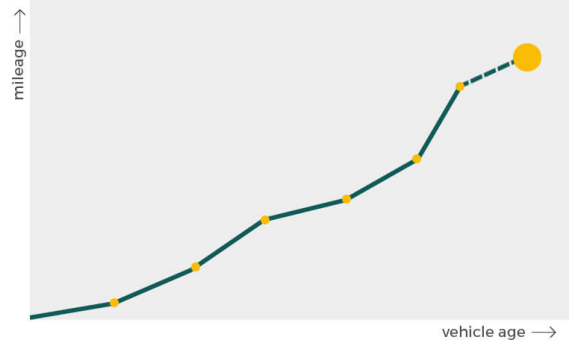

Mileage check

Mileage registrations 1

Registration #1 2020-05-20 25,377

More info >

Car features

The FIAT factory car options list is only available in the premium report.

S0225	Air conditioning
S0295	
S0482	
S0501	
S0566	
S0567	
S0569	

View the complete FIAT factory list for this vehicle [here](#).

More info >

Dimensions & weight

Width	1627 mm
Height	1488 mm
Length	3571 mm
Max. allowed weight	1338 kg

Additional information

Number of seats	4
Number of axles	2
Engine number	7867731