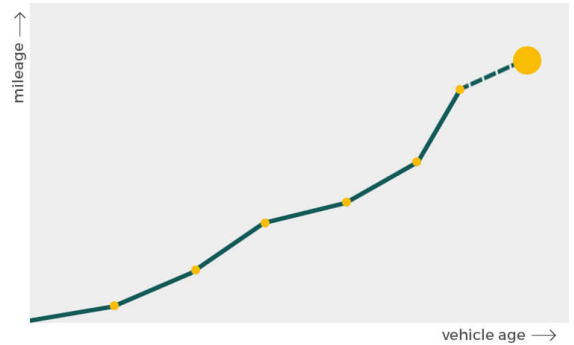

Mileage check

Odometer	In miles
Mileage registrations	14
First mileage registration	2012-05-17
Last registration	2024-04-26
Complete history	See info

Registration #1	2012-05-17	11 mi
Registration #2	2015-05-19	29.261 mi
Registration #3	2016-01-28	32.420 mi
Registration #4	2017-01-13	37.617 mi
Registration #5	2018-01-04	44.107 mi
Registration #6	2018-12-31	50.714 mi
Registration #7	2020-01-03	56.801 mi
Registration #8	2020-01-03	56.801 mi
Registration #9	2020-01-03	56.801 mi
Registration #10	2020-01-03	56.801 mi
Registration #11	2020-01-03	56.801 mi
Registration #12	2020-01-03	56.801 mi
Registration #13	2020-01-03	56.801 mi
Registration #14	2024-04-26	111.111 mi

[More info >](#)