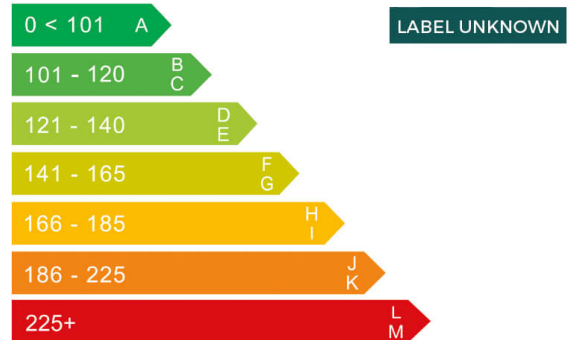

report date: 2024-09-10

General information

Make	FIAT
Model	500E LA PRIMA LA PRIMA
Colour	Black
Year of manufacture	2022
Top speed	93 mph
Gearbox	1 speed automatic

Engine & fuel consumption

Power	117 BHP
Max. torque	220 Nm at 2.000 rpm
Fuel type	Electricity
Consumption combined	1.0 mpg

Dimensions & weight

Width	1900 mm
Height	1527 mm
Length	3632 mm

Additional information

Number of axles	2
Engine number	UNKNOWN