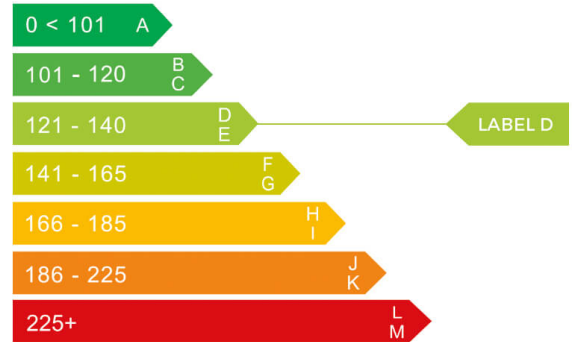

HYUNDAI

report date: 2025-02-13

General information

Make	HYUNDAI
Model	I30 PREMIUM MHEV CRDI AUTO
Colour	Grey
Year of manufacture	2022
Top speed	124 mph
Gearbox	7 speed automatic

Engine & fuel consumption

Power	134 BHP
Max. torque	320 Nm at 2.250 rpm
Engine capacity	1.598 cc
Cylinders	4
Fuel type	Electric / Diesel
Consumption city	65.7 mpg
Consumption extra urban	74.3 mpg
Consumption combined	57.7 mpg
CO2 emission	126 g/km
CO2 label	D