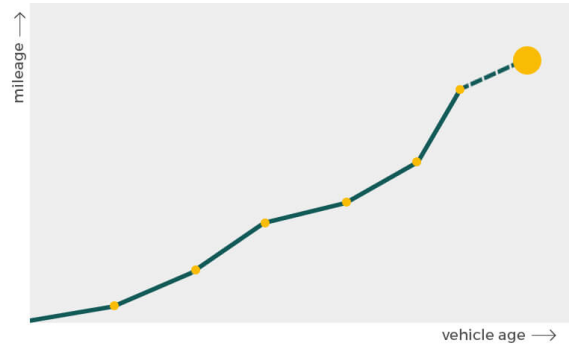

**More info** >

Mileage check

Mileage registrations 2

Complete history [See info](#)

Registration #1	2020-05-20	25,277 km
Registration #2	2020-05-20	25,277 km

[More info >](#)

Car features

The BMW factory car options list is only available in the premium report.