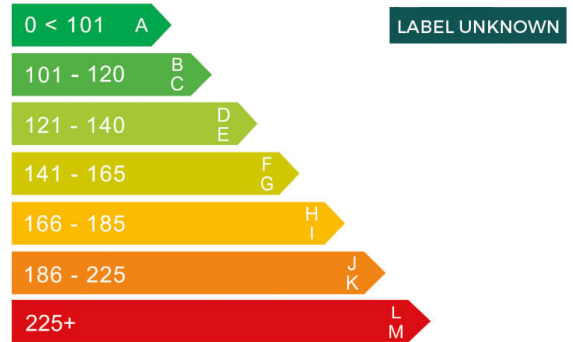

report date: 2025-01-25

General information

Make	BMW
Model	2 SERIES
Colour	-
Year of manufacture	-
Top speed	177 mph
Gearbox	6 speed automatic

Engine & fuel consumption

Power	503 BHP
Max. torque	650 Nm at 5.500 rpm
Cylinders	6
Fuel type	Petrol
Consumption combined	28.8 mpg