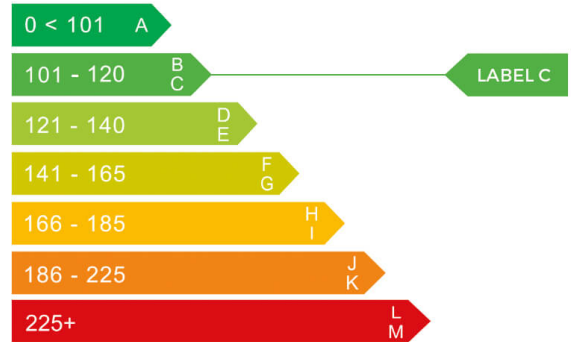

report date: 2025-01-24

General information

Make	NISSAN
Model	JUKE TEKNA HEV CVT
Colour	Blue
Year of manufacture	2023
Top speed	103 mph
Gearbox	4 speed CVT

Engine & fuel consumption

Power	141 BHP
Max. torque	148 Nm at 3.600 rpm
Engine capacity	1.598 cc
Cylinders	4
Fuel type	Hybrid / Electric
Consumption combined	55.4 mpg
CO2 emission	113 g/km
CO2 label	C

Dimensions & weight

Width	1800 mm
Height	1593 mm
Length	4210 mm
Kerb weight	1327 kg
Max. allowed weight	1810 kg

Additional information

Number of doors	5
Number of seats	5
Number of axles	2
Engine number	577347R