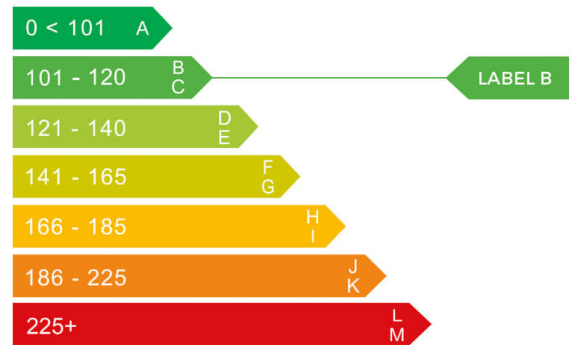

report date: 2024-09-08

General information

Make	FIAT
Model	500 RED MHEV RED
Colour	Black
Year of manufacture	2023
Top speed	104 mph
0 - 100 km/h	13.8 seconds
Gearbox	6 speed Manual

Engine & fuel consumption

Power	51.5 kW / 70 HP / 68 BHP
Max. torque	90 Nm at 3.250 rpm
Engine capacity	999 cc
Cylinders	3
Fuel type	Petrol
Consumption combined	61.4 mpg
CO2 emission	106 g/km
CO2 label	B

Internet history

Entry 1

Dimensions & weight

Width	1627 mm
Height	1488 mm
Length	3571 mm
Wheel base	2 mm
Kerb weight	958 kg

Additional information

Number of axles	2
-----------------	---