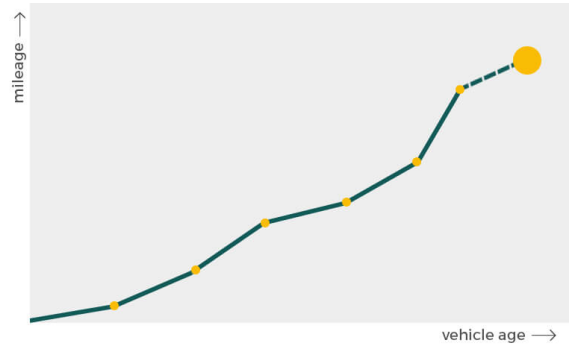

Mileage check

Mileage registrations	1
First mileage registration	2023-10-01

Registration #1	2023-10-01	15 mi

[More info >](#)