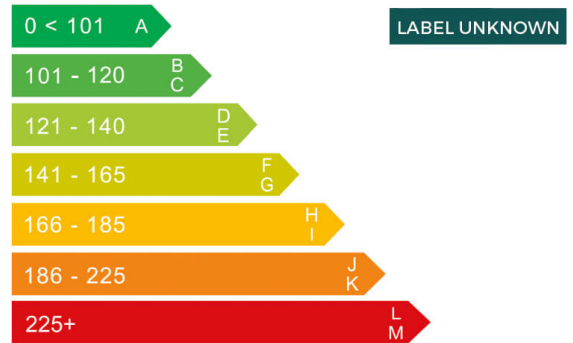

report date: 2024-09-08

General information

Make	FIAT
Model	500E LA PRIMA
Colour	Green
Year of manufacture	2022
Top speed	93 mph
0 - 60 mph	9.0 seconds
Gearbox	1 speed automatic

Engine & fuel consumption

Power	117 BHP
Max. torque	220 Nm at 2.000 rpm
Fuel type	Electricity