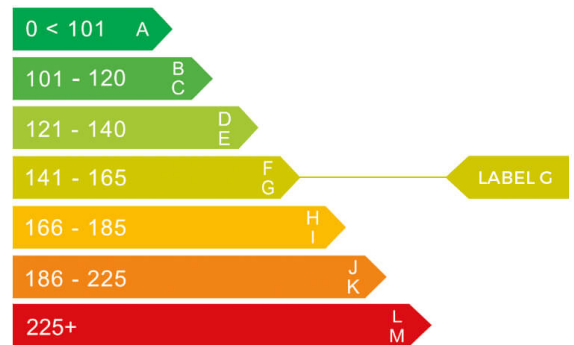

Mercedes-Benz

RE23XTL

report date: 2024-09-10

General information

Make	MERCEDES-BENZ
Model	GLB 200 AMG LINE PREMIUM AUTO GLB 200 AMG LINE EXECUTIVE
Colour	Black
Year of manufacture	2023
Top speed	129 mph
Gearbox	7 speed automatic

Engine & fuel consumption

Power	161 BHP
Max. torque	250 Nm at 4.000 rpm
Engine capacity	1.332 cc
Cylinders	4
Fuel type	Petrol
Consumption combined	39.2 mpg
CO2 emission	163 g/km
CO2 label	G

Internet history