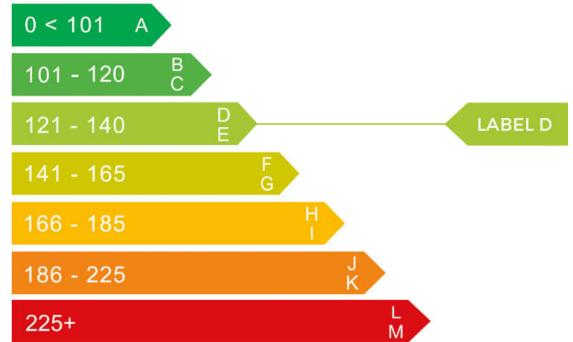

HONDA

report date: 2024-10-31

General information

Make	HONDA
Model	JAZZ DSI S
Colour	Blue
Year of manufacture	2009
Top speed	106 mph
Gearbox	5 speed Manual

Engine & fuel consumption

Power	76 BHP
Max. torque	110 Nm at 2.800 rpm
Engine capacity	1.246 cc
Cylinders	4
Fuel type	Petrol
Consumption city	41.5 mpg
Consumption extra urban	60.1 mpg
Consumption combined	51.4 mpg
CO2 emission	129 g/km
CO2 label	D