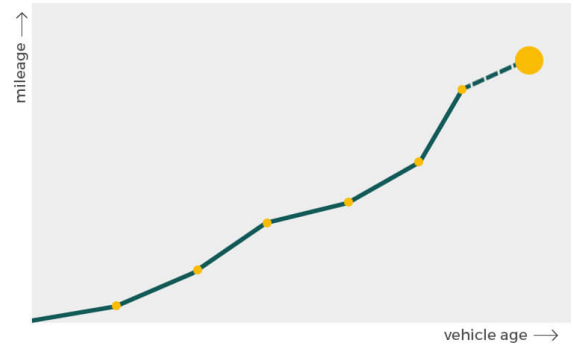

Mileage check

Odometer	In miles
Mileage registrations	15
First mileage registration	2009-01-29
Last registration	2023-12-14
Complete history	See info

Registration #1	2009-01-29	7 mi
Registration #2	2012-01-12	13.218 mi
Registration #3	2013-01-14	18.631 mi
Registration #4	2014-01-22	24.457 mi
Registration #5	2015-01-27	29.688 mi
Registration #6	2016-01-29	34.936 mi
Registration #7	2017-02-06	48.276 mi
Registration #8	2017-02-06	48.276 mi
Registration #9	2019-05-01	55.277 mi
Registration #10	2019-05-01	55.277 mi
Registration #11	2019-05-01	55.277 mi
Registration #12	2019-05-01	55.277 mi
Registration #13	2019-05-01	55.277 mi
Registration #14	2019-05-01	55.277 mi
Registration #15	2019-05-01	55.277 mi

[More info >](#)