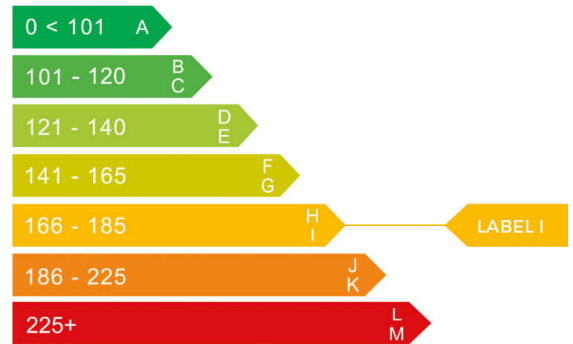

Mercedes-Benz

 **BD69ZHY**

report date: 2025-01-11

General information

Make	MERCEDES-BENZ
Model	VITO 114 PURE L2
Colour	White
Year of manufacture	2019
Top speed	121 mph
Gearbox	6 speed Manual

Engine & fuel consumption

Power	100 kW / 136 HP / 136 BHP
Max. torque	330 Nm at 2.400 rpm
Engine capacity	2.143 cc
Cylinders	4
Fuel type	Diesel
Consumption city	33.6 mpg
Consumption extra urban	52.3 mpg
Consumption combined	43.5 mpg
CO2 emission	179 g/km
CO2 label	I