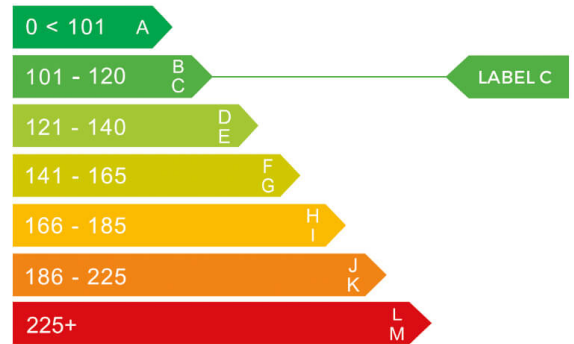

HONDA

report date: 2024-11-08

General information

Make	HONDA
Model	CIVIC S I-DTEC I-DTEC S
Colour	Grey
Year of manufacture	2020
Top speed	125 mph
Gearbox	6 speed Manual

Engine & fuel consumption

Power	118 BHP
Max. torque	300 Nm at 2.000 rpm
Engine capacity	1.597 cc
Cylinders	4
Fuel type	Diesel
Consumption combined	62.8 mpg
CO2 emission	117 g/km
CO2 label	C