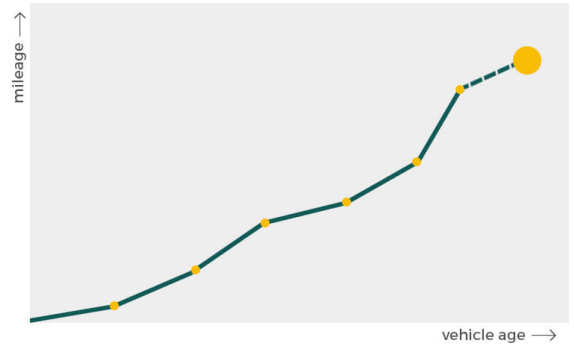

More info >

Mileage check

Mileage registrations	1
First mileage registration	2005-09-01

Registration #1	2005-09-01	12 mi
------------------------	------------	-------

More info >

Car features

The BMW factory car options list is only available in the premium report.