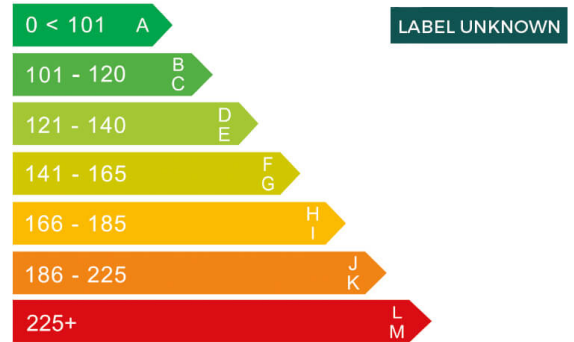

report date: 2024-10-31

General information

Make	BMW
Model	Z4 SE ROADSTER
Colour	-
Year of manufacture	2005
Top speed	137 mph
Gearbox	6 speed Manual

Engine & fuel consumption

Power	148 BHP
Max. torque	200 Nm at 3.600 rpm
Cylinders	4
Fuel type	-
Consumption city	26.2 mpg
Consumption extra urban	50.4 mpg
Consumption combined	37.7 mpg

Damage history

Check the damage history for this BMW. See if, where and when this BMW had damage and the car repair costs. We also check if this BMW was scrapped. Download the premium report [here](#) for the results.