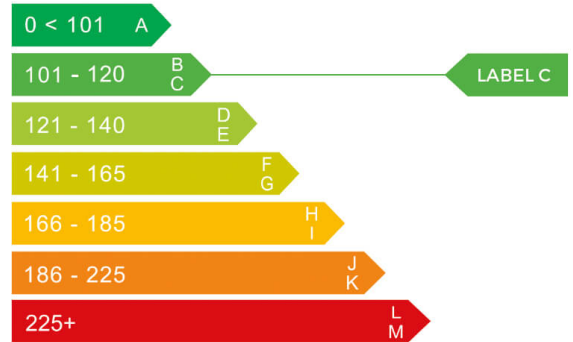

report date: 2024-09-05

General information

Make	MAZDA
Model	3 SE-L NAV
Colour	Silver
Year of manufacture	2017
Top speed	121 mph
Gearbox	6 speed Manual

Engine & fuel consumption

Power	118 BHP
Max. torque	210 Nm at 4.000 rpm
Engine capacity	1.998 cc
Cylinders	4
Fuel type	Petrol
Consumption city	43.5 mpg
Consumption extra urban	65.7 mpg
Consumption combined	55.4 mpg
CO2 emission	119 g/km
CO2 label	C

Additional information

Fuel tank capacity	51 l
Fuel delivery	Direct Injection
Number of doors	5
Number of seats	5
Number of axles	2
Engine number	PE 20950060