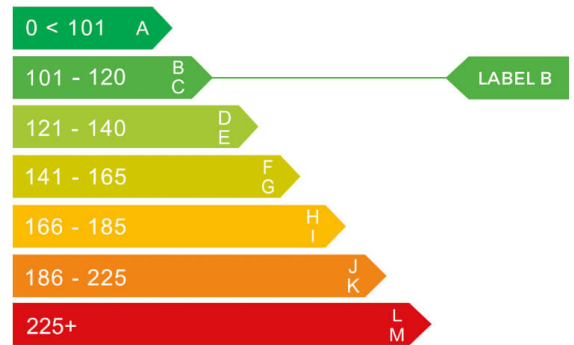

 **MT18VFM**

report date: 2024-10-31

General information

Make	FORD
Model	FIESTA ZETEC
Colour	Black
Year of manufacture	2018
Top speed	105 mph
0 - 100 km/h	14.9 seconds
Gearbox	5 speed Manual

Engine & fuel consumption

Power	52 kW / 71 HP / 85 BHP
Max. torque	110 Nm at 3.500 rpm
Engine capacity	1.084 cc
Cylinders	3
Fuel type	Petrol
Consumption city	50.4 mpg
Consumption extra urban	76.4 mpg
Consumption combined	64.2 mpg
CO2 emission	101 g/km
CO2 label	B