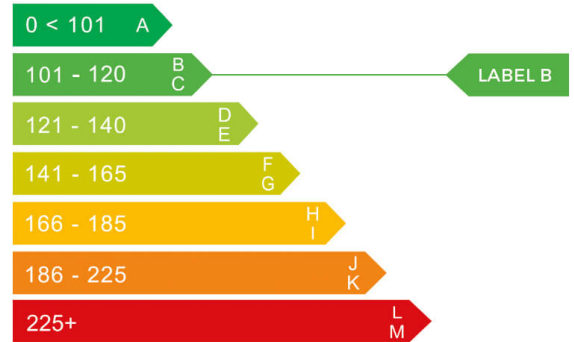

TOYOTA

report date: 2025-02-13

General information

Make	TOYOTA
Model	C-HR ICON HEV CVT
Colour	White
Year of manufacture	2024
Top speed	106 mph
Gearbox	1 speed CVT

Engine & fuel consumption

Power	138 BHP
Max. torque	185 Nm at 3.600 rpm
Engine capacity	1.798 cc
Cylinders	4
Fuel type	Hybrid / Electric
Consumption combined	60.1 mpg
CO2 emission	105 g/km
CO2 label	B