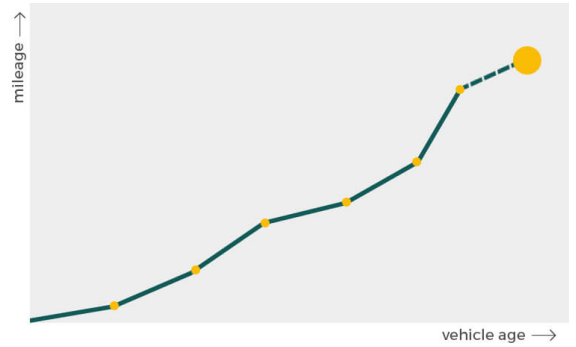

Mileage check

Mileage registrations 1

Registration #1 2019-05-20 100,000

[More info >](#)