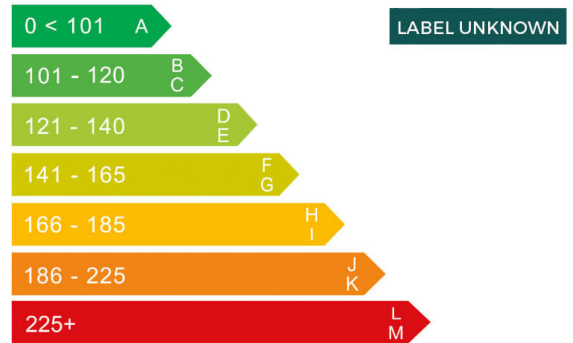

report date: 2024-11-08

General information

Make	MINI
Model	ONE D
Colour	-
Year of manufacture	-
Top speed	114 mph
0 - 60 mph	11.4 seconds
Gearbox	6 speed Manual

Engine & fuel consumption

Power	90 BHP
Max. torque	215 Nm at 1.750 rpm
Cylinders	4
Fuel type	Diesel
Consumption city	67.3 mpg
Consumption extra urban	80.7 mpg
Consumption combined	74.3 mpg