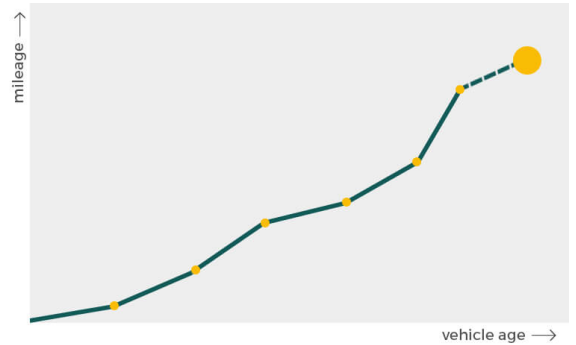

More info >

Mileage check

Mileage registrations	1
First mileage registration	2022-05-01

Registration #1	2022-05-01	14 mi
-----------------	------------	-------

[More info >](#)

Car features

The FIAT factory car options list is only available in the premium report.