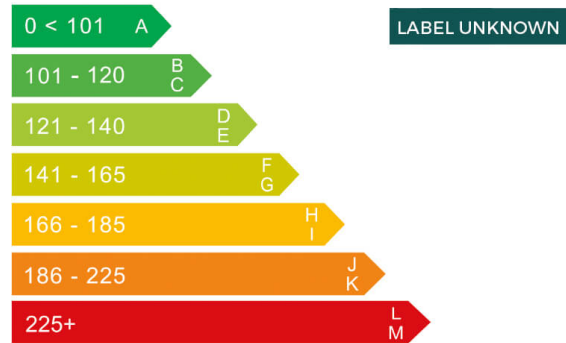

report date: 2025-02-13

General information

Make	KIA
Model	PRIDE LX
Colour	Red
Year of manufacture	1995
Top speed	91 mph
0 - 60 mph	11.6 seconds
Gearbox	5 speed Manual

Engine & fuel consumption

Power	64 BHP
Max. torque	131 Nm at 3.000 rpm
Engine capacity	1.324 cc
Cylinders	4
Fuel type	Petrol