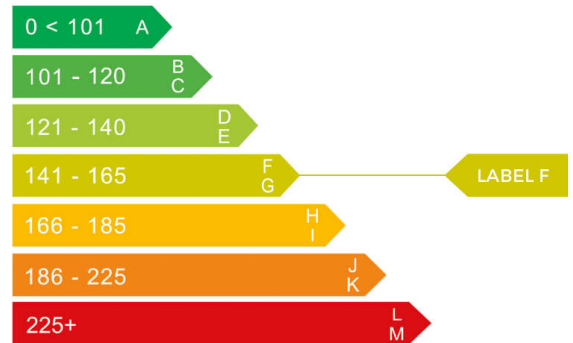

report date: 2024-09-10

General information

Make	NISSAN
Model	QASHQAI TEKNA + DIG-T MHEV CVT DIG-T TEKNA PLUS DCT
Colour	Blue
Year of manufacture	2021
Top speed	124 mph
Gearbox	7 speed CVT

Engine & fuel consumption

Power	156 BHP
Max. torque	270 Nm at 4.000 rpm
Engine capacity	1.332 cc
Cylinders	4
Fuel type	Hybrid / Electric
Consumption combined	43.5 mpg
CO2 emission	144 g/km
CO2 label	F

Internet history

Entry 1

Date	2022-11-11
Pictures	40
Listing price	View report