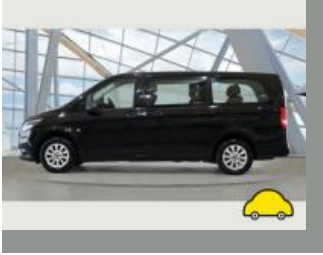

Internet history

Entry 1

Date	2021-10-27
Pictures	20
Listing price	View report

source: [autotrader.co.uk](https://www.autotrader.co.uk)