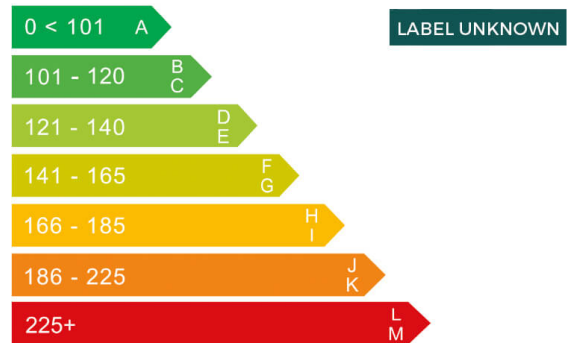

report date: 2024-09-19

General information

Make	VOLVO
Model	XC90 INSCRIP PRO T8RCHRG RECHARGE T8 INSCRIPTION PRO AW
Colour	-
Year of manufacture	-
Top speed	112 mph
Gearbox	8 speed automatic

Engine & fuel consumption

Power	385 BHP
Max. torque	400 Nm at 2.200 rpm
Cylinders	4
Fuel type	Hybrid / Electric / (clean)
Consumption combined	100.9 mpg