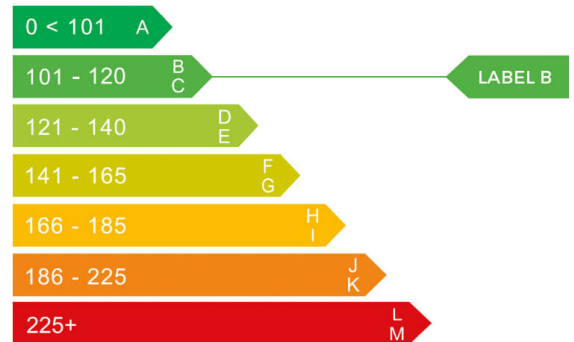

report date: 2024-09-18

General information

Make	MINI
Model	CLUBVAN COOPER D
Colour	White
Year of manufacture	2014
Top speed	122 mph
Gearbox	6 speed Manual

Engine & fuel consumption

Power	110 BHP
Max. torque	270 Nm at 1.750 rpm
Engine capacity	1.598 cc
Cylinders	4
Fuel type	Diesel
Consumption city	64.2 mpg
Consumption extra urban	78.5 mpg
Consumption combined	72.4 mpg
CO2 emission	103 g/km
CO2 label	B

More info >

Dimensions & weight

Width	1683 mm
Height	1426 mm
Length	3961 mm
Wheel base	2547 mm
Kerb weight	1185 kg
Max. allowed weight	1685 kg

Additional information

Fuel tank capacity	40 l
Fuel delivery	Direct Injection
Number of seats	2
Number of axles	2
Engine number	92878894