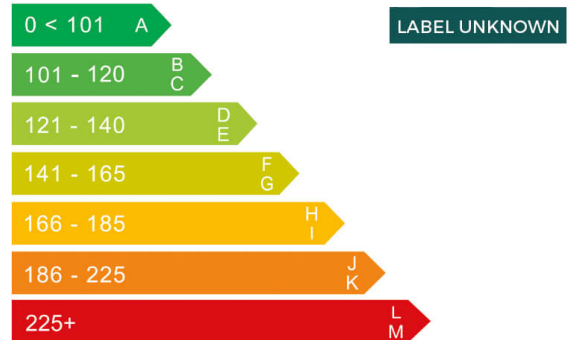

report date: 2024-09-08

General information

Make	FIAT
Model	500 RED MHEV RED
Colour	-
Year of manufacture	-
Top speed	104 mph
Gearbox	6 speed Manual

Engine & fuel consumption

Power	68 BHP
Max. torque	90 Nm at 3.250 rpm
Cylinders	3
Fuel type	Petrol
Consumption combined	61.4 mpg

Dimensions & weight

Width	1627 mm
Height	1488 mm
Length	3571 mm

Additional information

Number of axles	2
-----------------	---