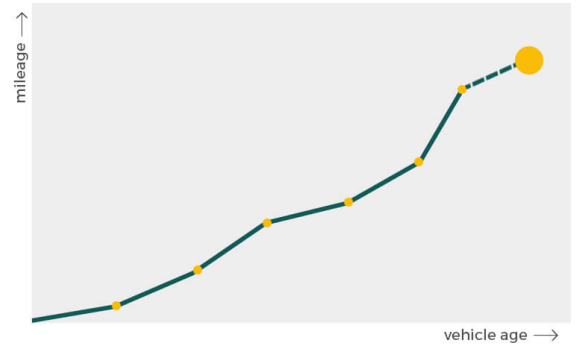

Mileage check

Mileage registrations 0