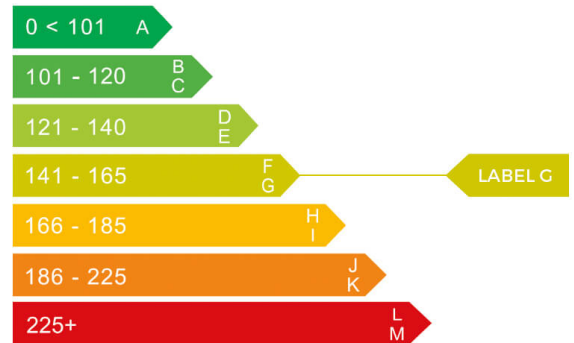

Mercedes-Benz

report date: 2024-09-20

General information

Make	MERCEDES-BENZ
Model	GLB 200 AMG LINE PREMIUM AUTO GLB 200 AMG LINE EXECUTIVE
Colour	Grey
Year of manufacture	2023
Top speed	129 mph
Gearbox	7 speed automatic

Engine & fuel consumption

Power	161 BHP
Max. torque	250 Nm at 4.000 rpm
Engine capacity	1.332 cc
Cylinders	4
Fuel type	Petrol
Consumption combined	39.2 mpg
CO2 emission	163 g/km
CO2 label	G

Internet history