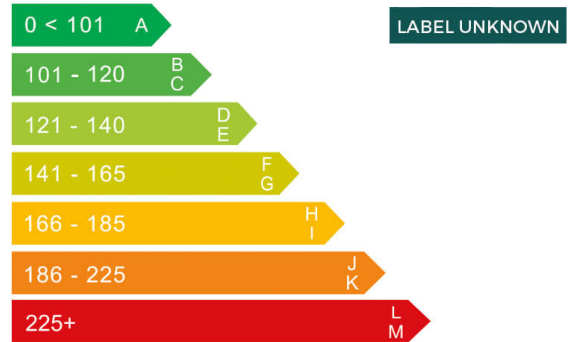

HONDA

report date: 2024-11-08

General information

Make	HONDA
Model	ENY1 ADVANCE
Colour	Red
Year of manufacture	2024
Top speed	99 mph
Gearbox	1 speed automatic

Engine & fuel consumption

Power	201 BHP
Max. torque	310 Nm at 310 rpm
Fuel type	Electricity