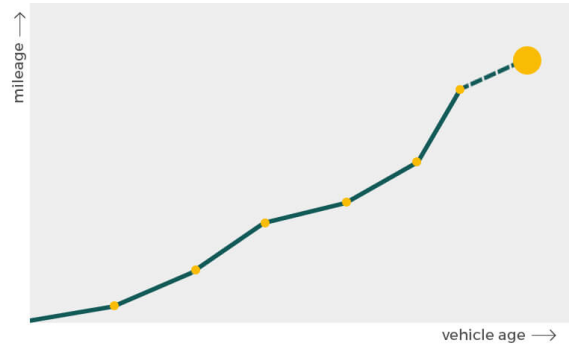

Mileage check

Mileage registrations 1

Registration #1 2019-05-20 2024-09-18

[More info >](#)

Car features

The MINI factory car options list is only available in the premium report.

S0225	Air conditioning
S0295	
S0482	
S0501	
S0566	
S0567	
S0569	

View the complete MINI factory list for this vehicle [here](#).

More info >

Dimensions & weight

Width	1913 mm
Height	1426 mm
Length	3961 mm
Kerb weight	1140 kg
Max. allowed weight	1640 kg

Additional information

Fuel tank capacity	40 l
Fuel delivery	Multi-Point Injection
Number of doors	5
Number of seats	2
Engine number	B357J386