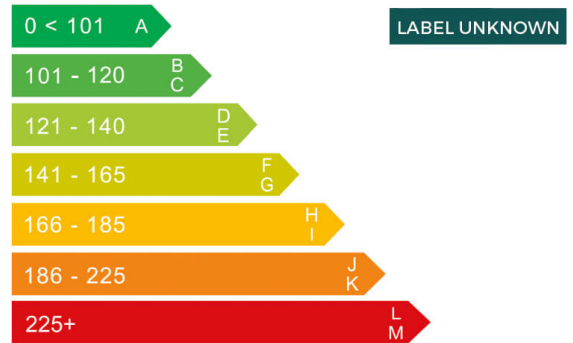

report date: 2024-09-18

General information

Make	MINI
Model	CLUBVAN ONE ONE
Colour	-
Year of manufacture	-
Top speed	115 mph
0 - 60 mph	11.1 seconds
Gearbox	6 speed Manual

Engine & fuel consumption

Power	98 BHP
Max. torque	153 Nm at 3.000 rpm
Cylinders	4
Fuel type	Petrol
Consumption city	38.7 mpg
Consumption extra urban	62.8 mpg
Consumption combined	51.4 mpg