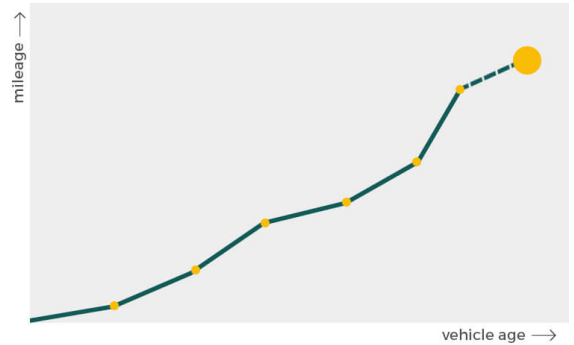

More info >

Mileage check

Mileage registrations	1
First mileage registration	2022-07-01

Registration #1	2022-07-01	17 mi
-----------------	------------	-------

[More info >](#)

Car features

The FIAT factory car options list is only available in the premium report.