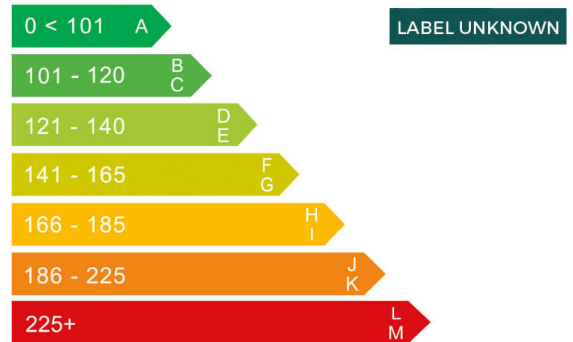

report date: 2024-09-05

General information

Make	IVECO
Model	STRALIS AS440S46T/P LNG S-A AS440S46T/P LNG
Colour	Grey
Year of manufacture	2022
Gearbox	-SEMI AUTO

Engine & fuel consumption

Power	453 BHP
Max. torque	2000 Nm at 1.100 rpm
Engine capacity	12.900 cc
Cylinders	6
Fuel type	Gas