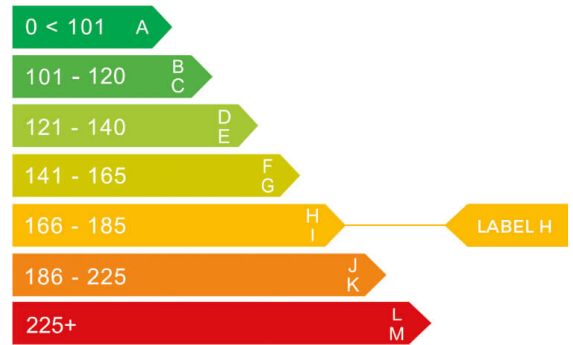

Mercedes-Benz

report date: 2024-09-10

General information

<b>Make</b>	MERCEDES-BENZ
<b>Model</b>	GLB 200 AMG LINE PREMIUM AUTO GLB 200 AMG LINE PREMIUM
<b>Colour</b>	Grey
<b>Year of manufacture</b>	2020
<b>Top speed</b>	129 mph
<b>Gearbox</b>	7 speed automatic

Engine & fuel consumption

<b>Power</b>	161 BHP
<b>Max. torque</b>	250 Nm at 4.000 rpm
<b>Engine capacity</b>	1.332 cc
<b>Cylinders</b>	4
<b>Fuel type</b>	Petrol
<b>Consumption combined</b>	37.7 mpg
<b>CO2 emission</b>	171 g/km
<b>CO2 label</b>	H