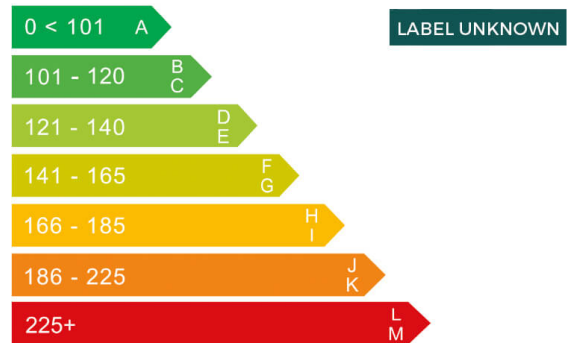

report date: 2025-01-18

General information

Make	MINI
Model	COOPER S ELECTRIC COLLECTION COOPER S LEVEL 2
Colour	Blue
Year of manufacture	2021
Top speed	93 mph
Gearbox	-automatic

Engine & fuel consumption

Power	181 BHP
Max. torque	270 Nm at 1.000 rpm
Fuel type	Electricity
Consumption combined	1.0 mpg