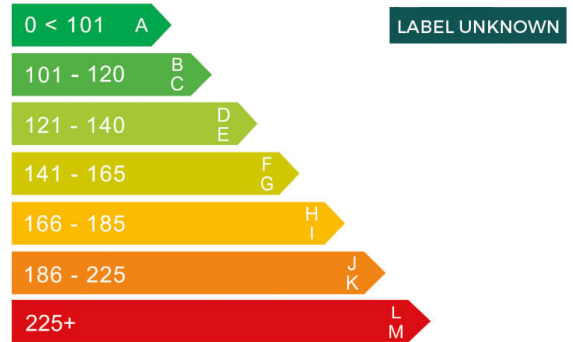

report date: 2024-09-10

General information

Make	FIAT
Model	500E ICON ICON
Colour	-
Year of manufacture	-
Top speed	93 mph
Gearbox	1 speed automatic

Engine & fuel consumption

Power	117 BHP
Max. torque	220 Nm at 2.000 rpm
Fuel type	Electric
Consumption combined	1.0 mpg

Dimensions & weight

Width	1900 mm
Height	1527 mm
Length	3632 mm

Additional information

Number of axles	2
Engine number	UNKNOWN