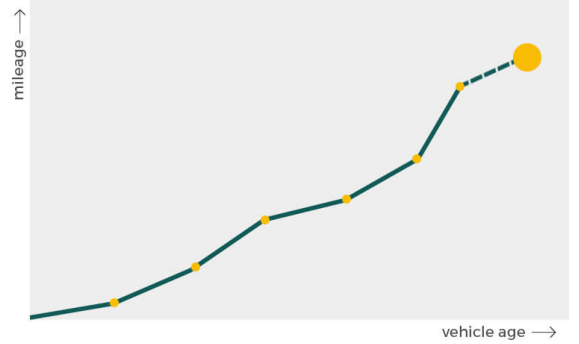

Mileage check

Mileage registrations 1

Registration #1 2020-05-20 2024-09-10

[More info >](#)