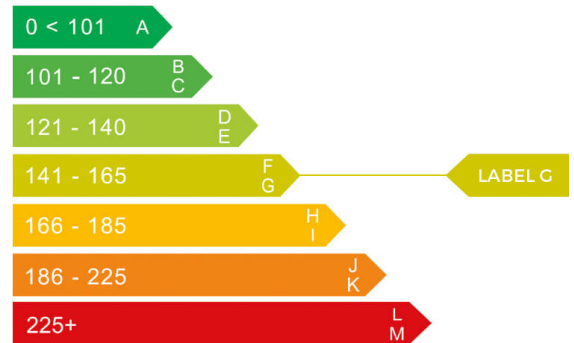

Mercedes-Benz

report date: 2024-09-08

General information

Make	MERCEDES-BENZ
Model	GLB 200 AMG LINE PREMIUM AUTO GLB 200 AMG LINE
Colour	Red
Year of manufacture	2022
Top speed	129 mph
Gearbox	7 speed automatic

Engine & fuel consumption

Power	161 BHP
Max. torque	250 Nm at 4.000 rpm
Engine capacity	1.332 cc
Cylinders	4
Fuel type	Petrol
Consumption combined	37.7 mpg
CO2 emission	163 g/km
CO2 label	G

Internet history