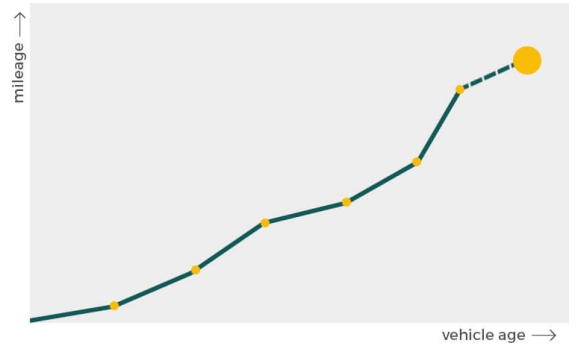

Mileage check

Mileage registrations 1

Registration #1 2020-05-20 2024-09-18

[More info >](#)

Car features

The MINI factory car options list is only available in the premium report.

S0225	Air conditioning
S0295	
S0482	
S0501	
S0566	
S0567	
S0569	

View the complete MINI factory list for this vehicle [here](#).

[More info >](#)

Dimensions & weight

Width	1913 mm
Height	1426 mm
Length	3961 mm
Kerb weight	1185 kg
Max. allowed weight	1685 kg

Additional information

Fuel tank capacity	40 l
Fuel delivery	Direct Injection
Number of doors	5
Number of seats	2
Engine number	93218901