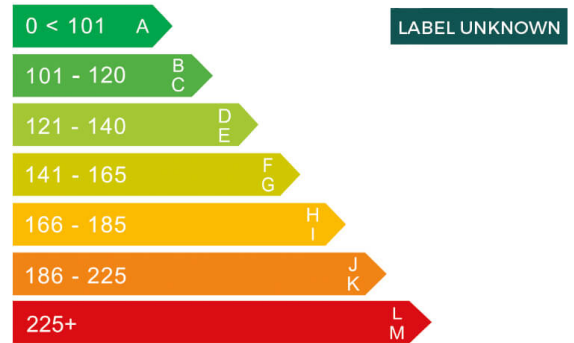

General information

Make	MINI
Model	CLUBVAN COOPER D COOPER D
Colour	-
Year of manufacture	-
Top speed	122 mph
0 - 60 mph	10.2 seconds
Gearbox	6 speed Manual

Engine & fuel consumption

Power	112 BHP
Max. torque	270 Nm at 2.250 rpm
Cylinders	4
Fuel type	Diesel
Consumption city	64.2 mpg
Consumption extra urban	78.5 mpg
Consumption combined	72.4 mpg