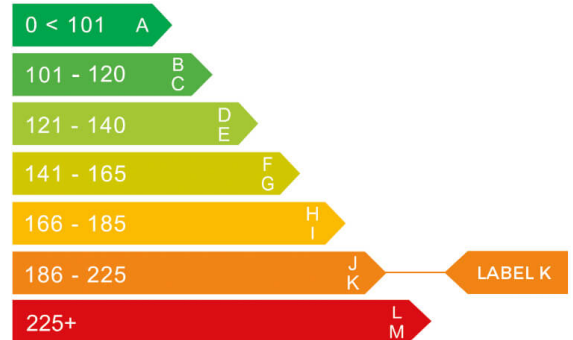

report date: 2025-01-14

General information

Make	LAND ROVER
Model	DISCOVERY SPT R-DYN HSE MHEV A R-DYNAMIC HSE
Colour	Silver
Year of manufacture	2021
Top speed	124 mph
0 - 60 mph	7.5 seconds
Gearbox	9 speed automatic

Engine & fuel consumption

Power	246 BHP
Max. torque	365 Nm at 4.500 rpm
Engine capacity	1.997 cc
Cylinders	4
Fuel type	Petrol
Consumption combined	30.1 mpg
CO2 emission	216 g/km
CO2 label	K

Internet history