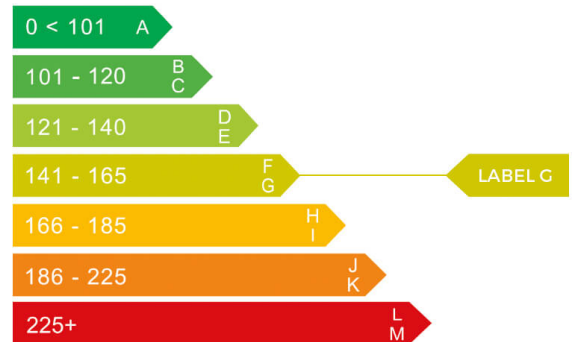

report date: 2025-02-13

General information

Make	MINI
Model	COOPER WORKS JOHN COOPER WORKS
Colour	Black
Year of manufacture	2011
Top speed	148 mph
Gearbox	6 speed Manual

Engine & fuel consumption

Power	211 BHP
Max. torque	260 Nm at 1.850 rpm
Engine capacity	1.598 cc
Cylinders	4
Fuel type	Petrol
Consumption city	30.1 mpg
Consumption extra urban	48.7 mpg
Consumption combined	39.8 mpg
CO2 emission	165 g/km
CO2 label	G